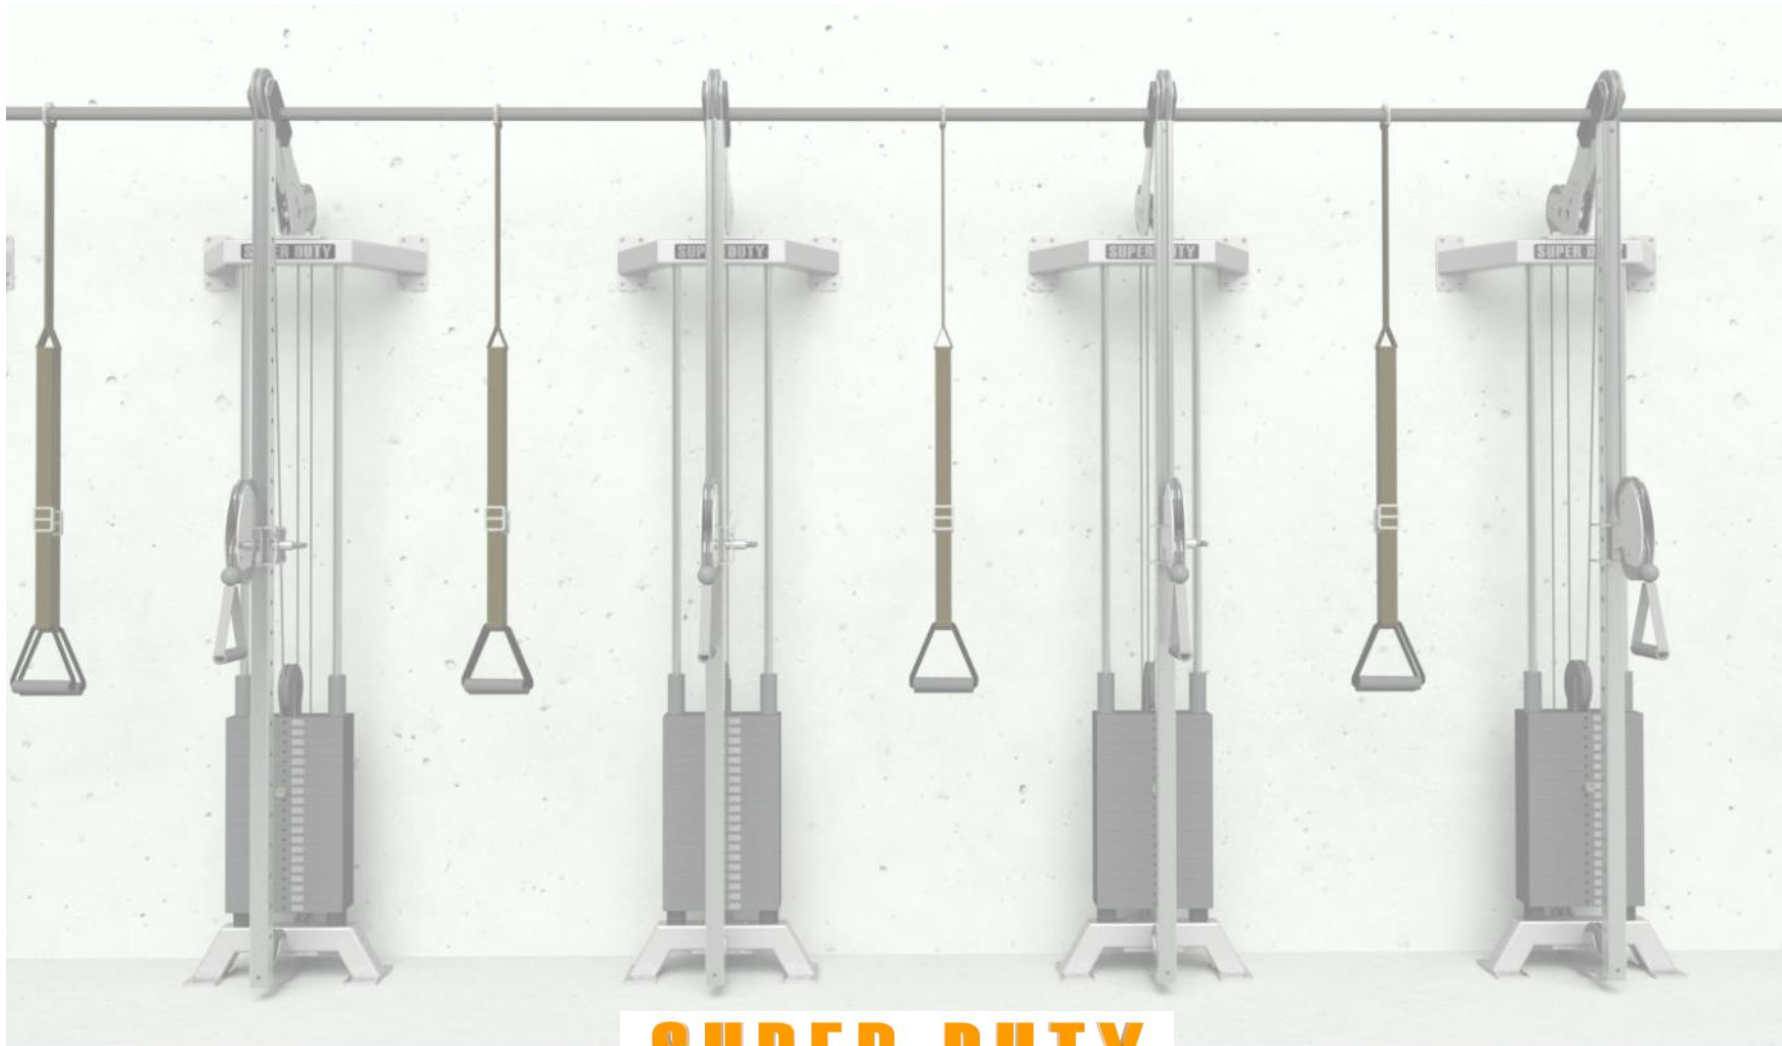

SUPER DUTY

Adjustable Pulley Stations

SUPER DUTY

Adjustable Pulleys

Versatile

Cable stations provide your instructors and members with the ability to perform an almost unlimited number of functional exercises.

Convenient

No messing around loading plate weights or bands. And best of all there is never any need to clean up after use, even the stack key is attached by a cord.

Compact

Our wall or Rig mounted cable stations will be the most space efficient pieces of functional equipment you'll ever own.

Floor Mounted

- ⇒ Extremely compact footprint.
- ⇒ No need to connect to wall.
- ⇒ Ideal for group exercise areas.
- ⇒ 75kg stack as standard (larger stacks available).

Rigs must be bolted down for stability.

Super Duty Is a brand of
International Fitness Pty. Ltd.
www.internationalfitness.net

IMAGINATION - CREATION - FUNCTION

SUPER DUTY

Adjustable Pulleys

Features

- ⇒ Stainless steel weight rods
- ⇒ 75kg stack (larger available)
- ⇒ Stainless steel column
- ⇒ Made in Australia
- ⇒ Optional connecting chin bars
- ⇒ 26 indexed height adjustments