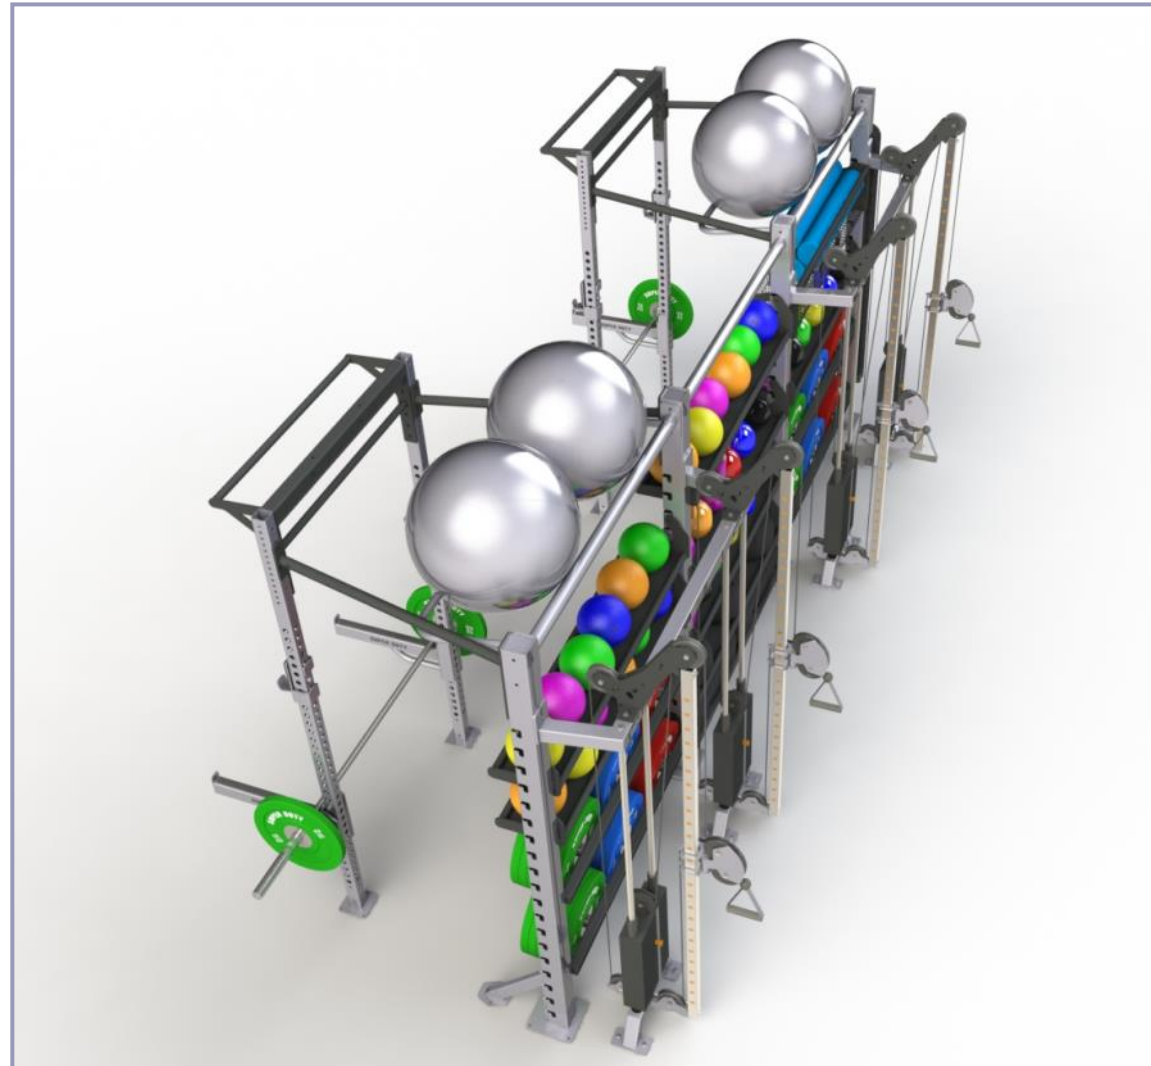

SUPER DUTY

Adjustable Pulleys

Half Racks

Rigs

Monkey Bars

Boxing Bags

Suspension

Pulley stations

Partition Rig Mounted

- ⇒ Can be mounted on either side of Super Duty Partition Rigs.
- ⇒ Ideal for general training or as a group exercise station.
- ⇒ 75kg stack as standard. (larger stack available)

Super Duty is a brand of
International Fitness Pty. Ltd.
www.internationalfitness.net

IMAGINATION - CREATION - FUNCTION